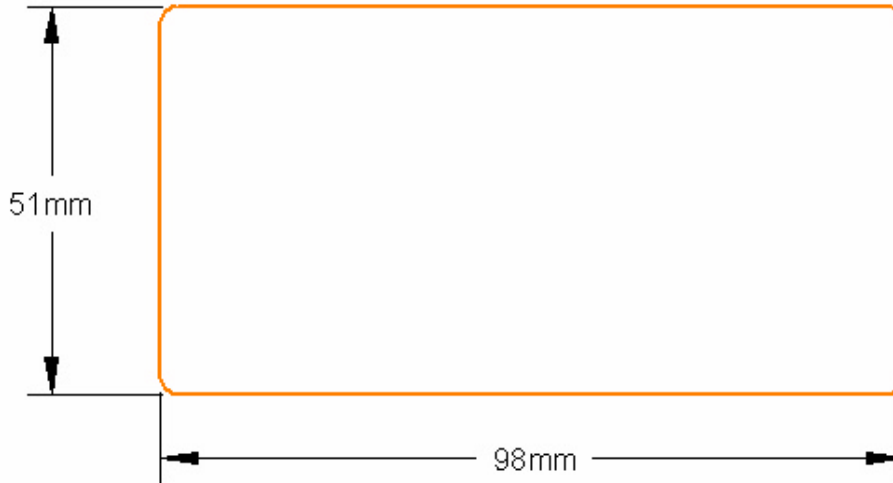

LITHIUM-POLYMER PACKS THAT WILL FIT THROUGH BELT

**MAX DIM:
98 x 55 x 18
with Micro Servo
(such as HS-81MG)**

**MAX DIM:
98 x 51 x 18
with Mini Servo
(such as HS-225MG)**

**MAX DIM:
98 x 46 x 18
with Standard Servo
(such as S3003)**

SCALE 1:1

8.00" [203.2mm]