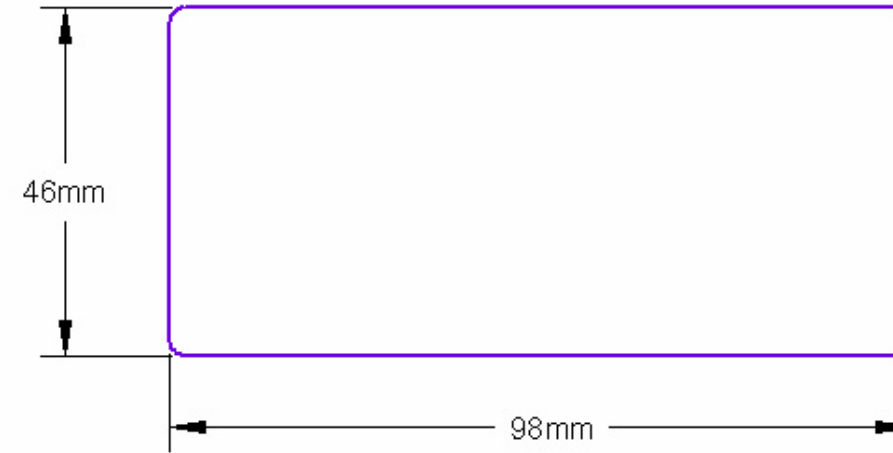

LITHIUM-POLYMER PACKS THAT WILL FIT THROUGH BELT

**MAX DIM:
98 x 55 x 18
with Micro Servo
(such as HS-81MG)**

**MAX DIM:
98 x 51 x 18
with Mini Servo
(such as HS-225MG)**

**MAX DIM:
98 x 46 x 18
with Standard Servo
(such as S3003)**

SCALE 1:1

8.00" [203.2mm]