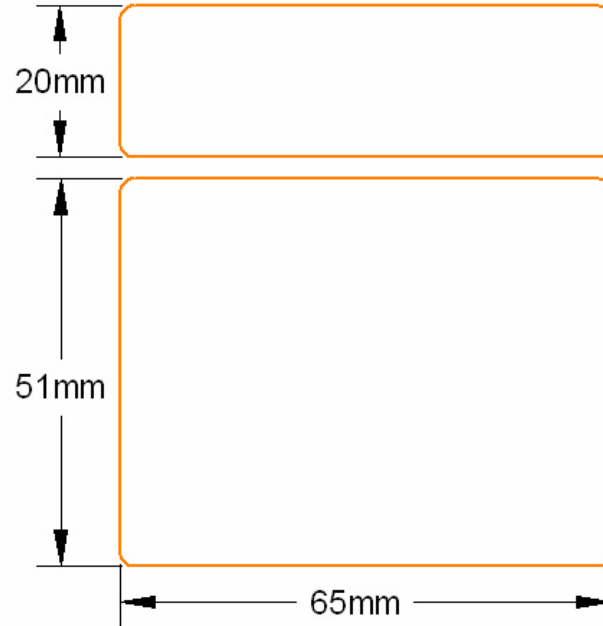

LITHIUM-POLYMER PACKS THAT WILL FIT NEXT TO THE BELT

MAX DIM:
65 x 55 x 22
with Micro Servo
(such as HS-81MG)

MAX DIM:
65 x 51 x 22
with Mini Servo
(such as HS-225MG)

MAX DIM:
65 x 46 x 22
with Standard Servo
(such as S3003)

SCALE 1:1

8.00" [203.2]