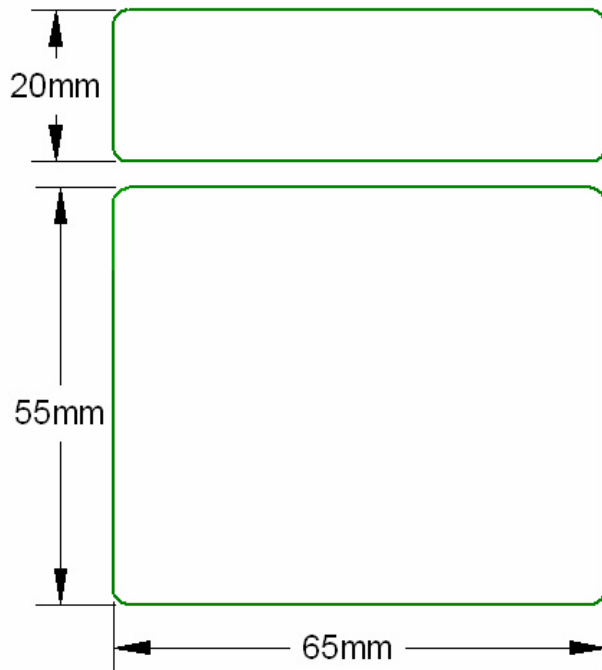

LITHIUM-POLYMER PACKS THAT WILL FIT NEXT TO THE BELT

MAX DIM:
65 x 55 x 22
with Micro Servo
(such as HS-81MG)

MAX DIM:
65 x 51 x 22
with Mini Servo
(such as HS-225MG)

MAX DIM:
65 x 46 x 22
with Standard Servo
(such as S3003)

SCALE 1:1

8.00" [203.2]