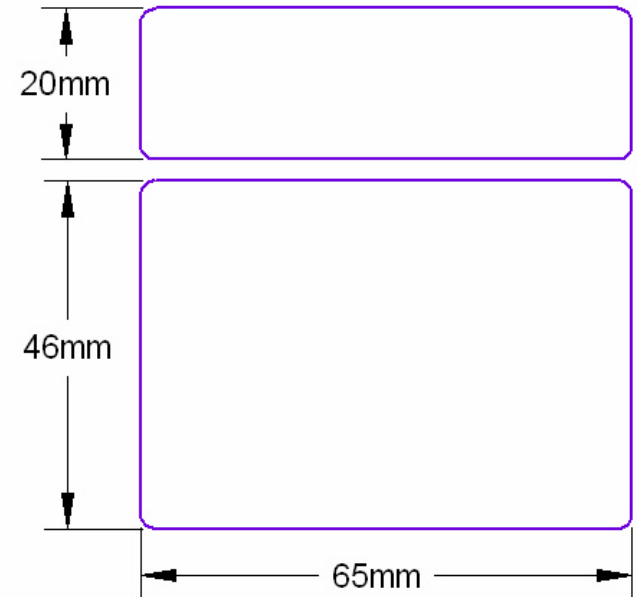

LITHIUM-POLYMER PACKS THAT WILL FIT NEXT TO THE BELT

MAX DIM:
65 x 55 x 22
with Micro Servo
(such as HS-81MG)

MAX DIM:
65 x 51 x 22
with Mini Servo
(such as HS-225MG)

MAX DIM:
65 x 46 x 22
with Standard Servo
(such as S3003)

SCALE 1:1

8.00" [203.2]